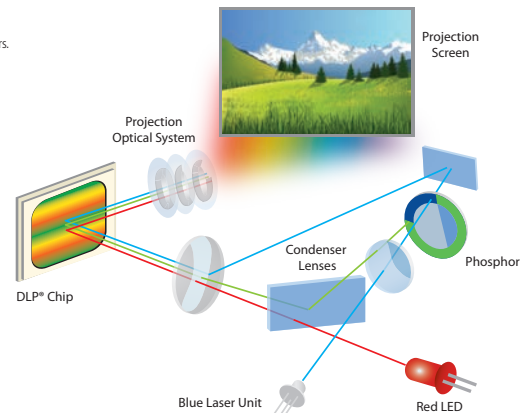

Warranty Information:

3 year warranty on the projector and 3 years (or 6,000-hour usage) on the light source.